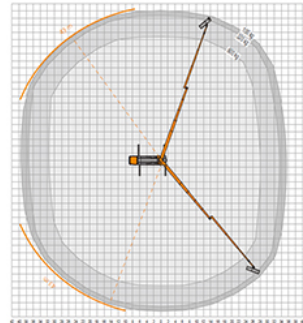

RUTHMANN STEIGER® T 650 HF Outreach world champion: 43 m!

▶ STEIGER® T 650 HF Video

- 65 m working height
- 43 m outreach
- 11.99 m total vehicle length (depends on vehicle type)
- Top performance data due to multi-bevelled boom technology
- 'Standing' working basket perfect for 'under and up' as well as all possibilities of 'up and over and back' during lowered RÜSSEL®
- Generous 600 kg working cage load capacity
- Working below ground possible
- More possibilities with the special features **HEIGHT performance**
- Automatic set-up/ retraction mechanism at the push of a button
- Aluminium working cage can be extended hydraulically
- Maintenance-friendly boom system

RUTHMANNSTEIGER®		T 650 HF	
	65,00 m		2,42 x 0,97 m
	63,00 m		3,82 x 0,97 m
	43,00 m		≤ 3,99 m
	500°		11,99 m
	220°		2°
	180°		≥ 32.000 kg
	600 kg		

Double click photo for high-resolution image.

Mit 43 m Reichweite (bei 100 kg Korblast) - nimmt der T 650 HF in seiner Klasse die weltweite Spitzenposition ein.