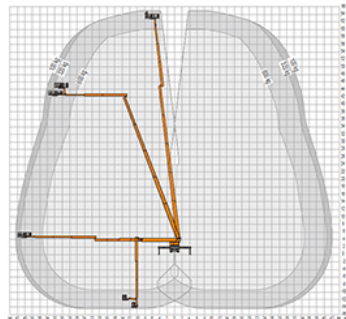

RUTHMANN STEIGER® T 650 HF Outreach world champion: 43 m!

▶ STEIGER® T 650 HF Video

- 65 m working height
- 43 m outreach
- 11.99 m total vehicle length (depends on vehicle type)
- Top performance data due to multi-bevelled boom technology
- 'Standing' working basket perfect for 'under and up' as well as all possibilities of 'up and over and back' during lowered RÜSSEL®
- Generous 600 kg working cage load capacity
- Working below ground possible
- More possibilities with the special features **HEIGHT performance**
- Automatic set-up/ retraction mechanism at the push of a button
- Aluminium working cage can be extended hydraulically
- Maintenance-friendly boom system

RUTHMANNSTEIGER®		T 650 HF	
	65,00 m		2,42 x 0,97 m
	63,00 m		3,82 x 0,97 m
	43,00 m		≤ 3,99 m
	500°		11,99 m
	220°		2°
	180°		≥ 32.000 kg
	600 kg		

Double click photo for high-resolution image.

Mit 43 m Reichweite (bei 100 kg Korblast) - nimmt der T 650 HF in seiner Klasse die weltweite Spitzenposition ein.

With 43 m outreach (at a basket load of 100 kg) the T 650 HF takes the worldwide top position in its class.

Avec une portée de 43 m (avec 100 kg de charge au panier) le T 650 HF prend la tête dans sa classe au plan mondial.